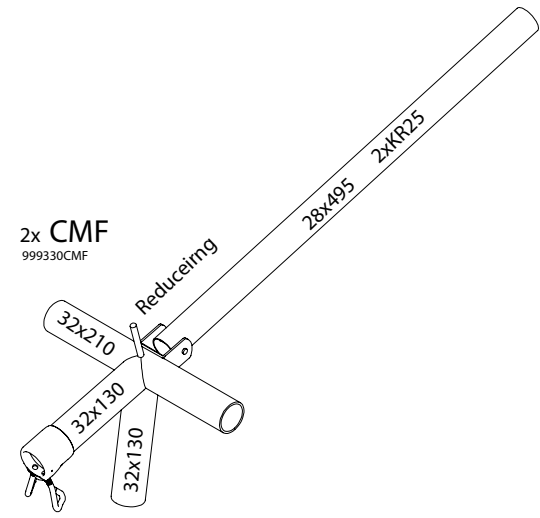

Mega Frame Penta C3 G22-24

301230227

Pakkelliste / Packing list		Stk. / Qty.	
Carton, large		1	
FixOn2		2	
Hercules Triple		1	
Frame Bag, Large		4	
Plastic peg bag		3	
Thread peg bag		1	
Dato/Date	Rev. no.	Units	Weight
06-02-2023	08	mm	26,0 kg