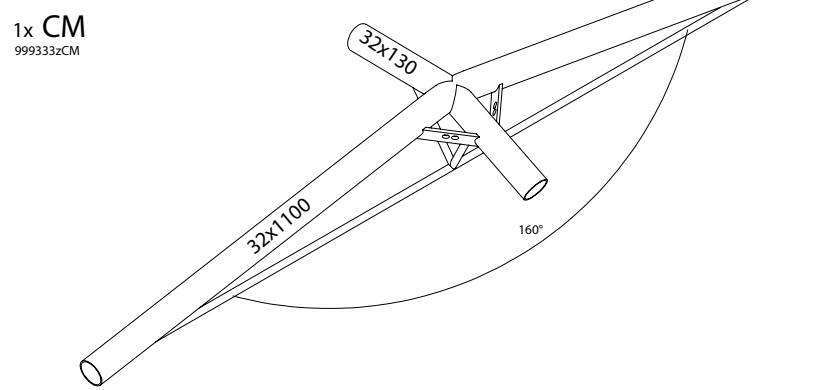

Mega Frame Penta C3 G22-24

301230227

Pakkelliste / Packing list		Stk. / Qty.	
Carton, large		1	
FixOn2		2	
Hercules Triple		1	
Frame Bag, Large		4	
Plastic peg bag		3	
Thread peg bag		1	
Dato/Date	Rev. no.	Units	Weight
06-02-2023	08	mm	26,0 kg