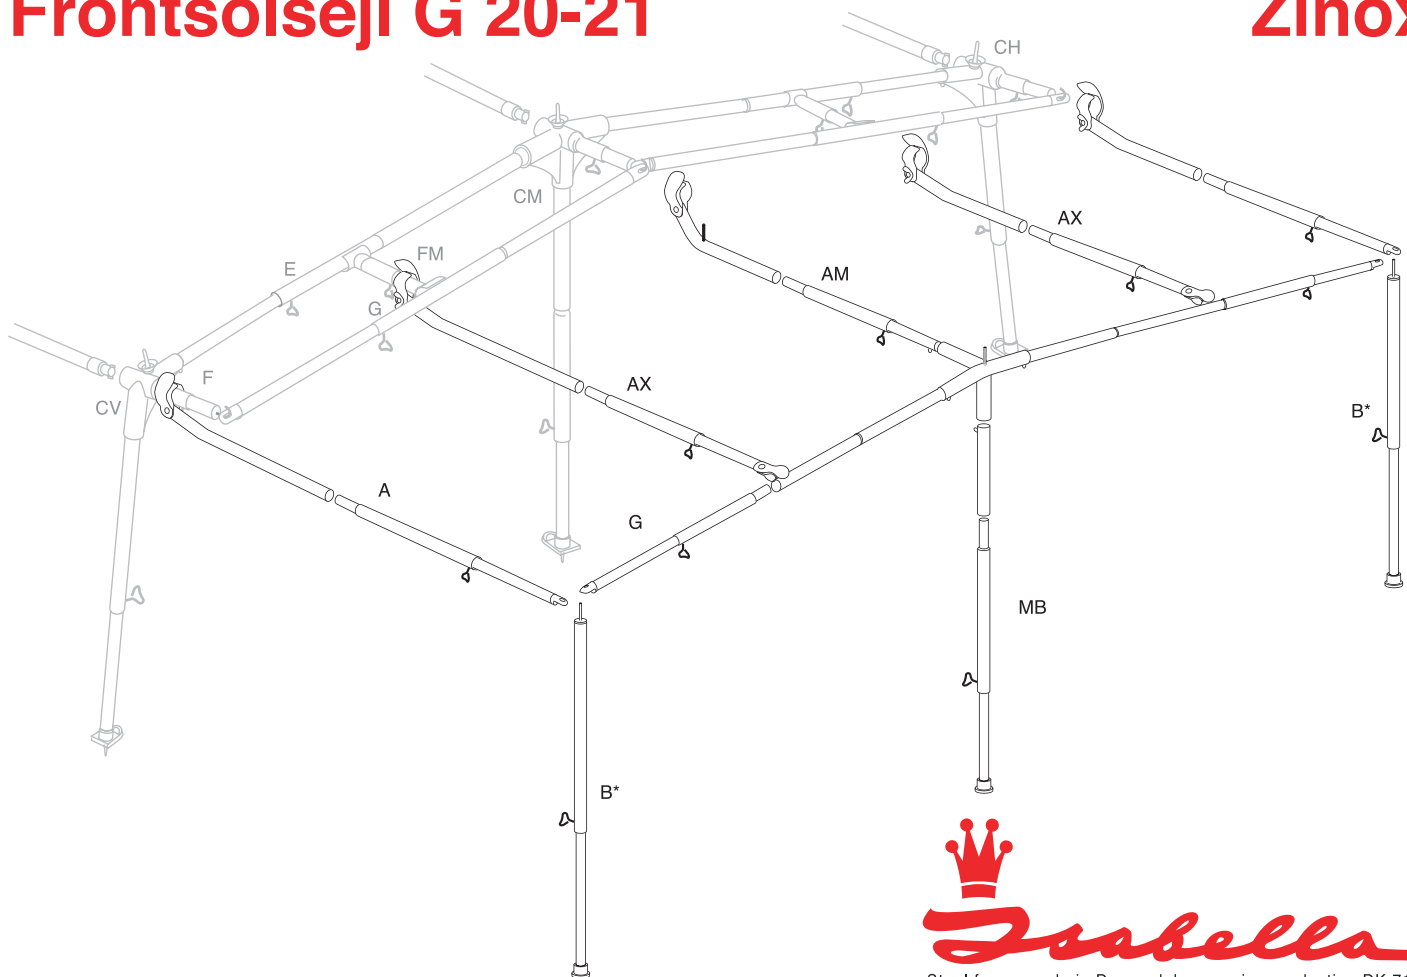

Frontsolsejl G 10-13 (14-19)

Zinox

APK - Vejle, d. 26/05/00

Frontsolsejl G 20-21

Zinox

APK - Vejle, d. 26/05/00

Steel frame made in Denmark by campion production DK 7100