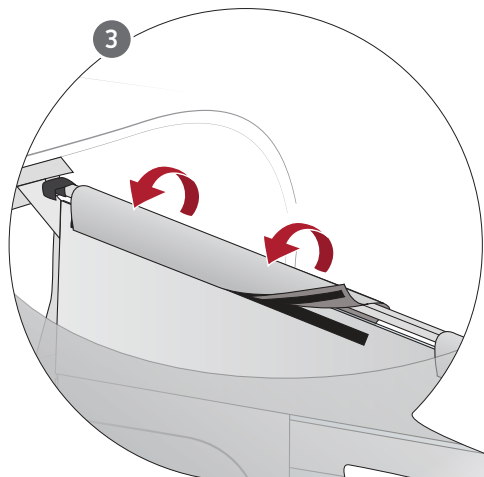

# Canopy Side Uni

R4586 V1 2015

EXPERIENCE THE SPIRIT

i