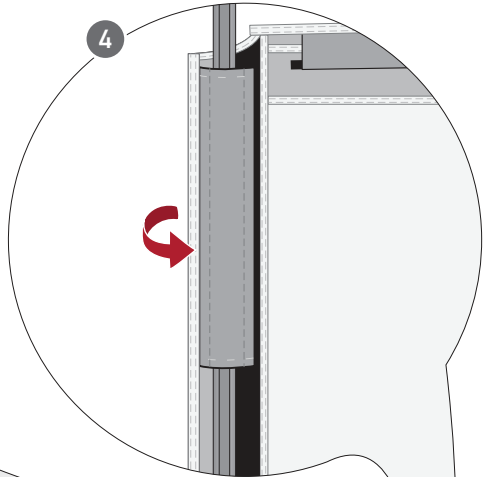

# Canopy Side Uni

R4586 V1 2015

EXPERIENCE THE SPIRIT

i