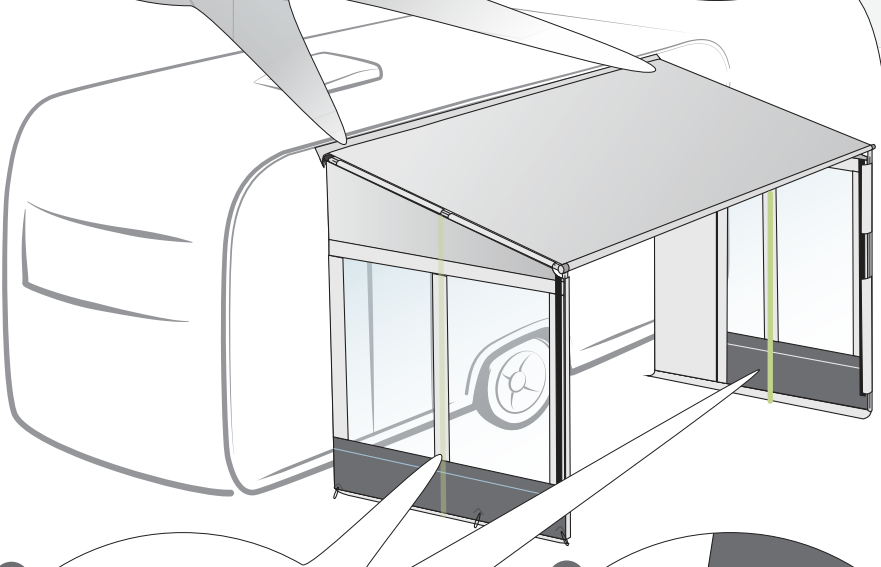

# Canopy Side Uni

R4586 V1 2015

EXPERIENCE THE SPIRIT

i