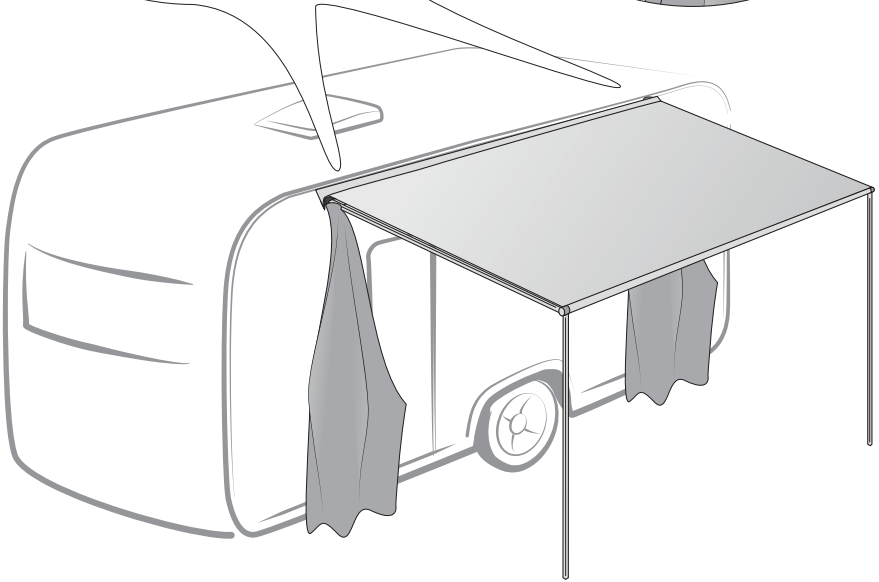

# Canopy Side Uni

R4586 V1 2015

EXPERIENCE THE SPIRIT

i