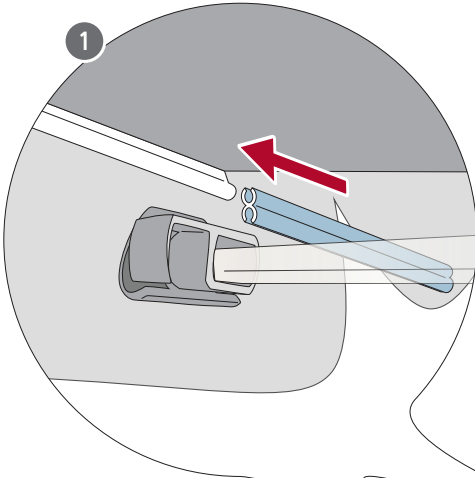

# Canopy Side Uni

R4586 V1 2015

EXPERIENCE THE SPIRIT

i