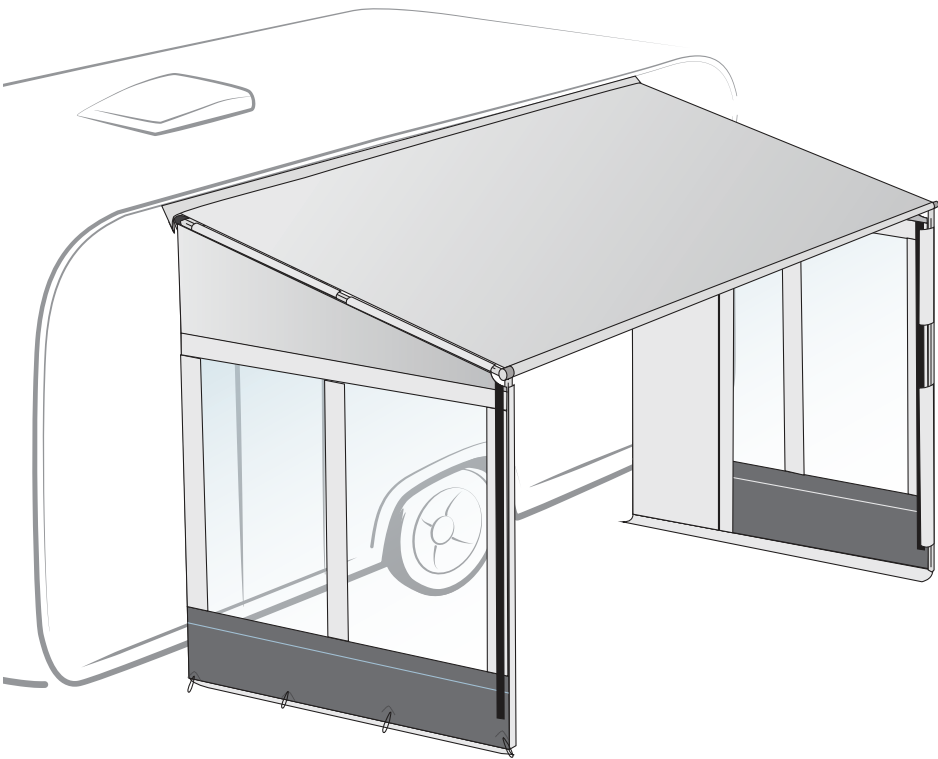

# Canopy Side Uni

R4586 V1 2015

EXPERIENCE THE SPIRIT

i