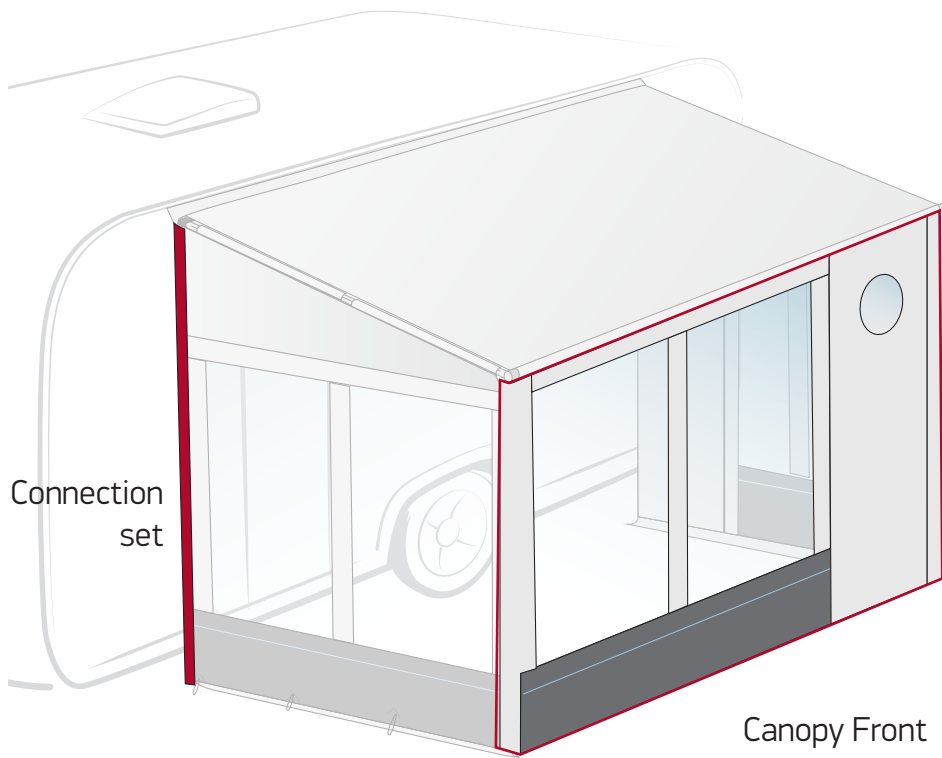

Accessories

www.isabella.net