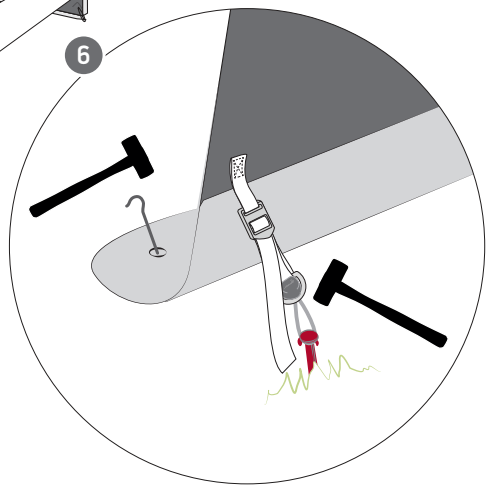

# Canopy Side Uni

R4586 V1 2015

EXPERIENCE THE SPIRIT

i