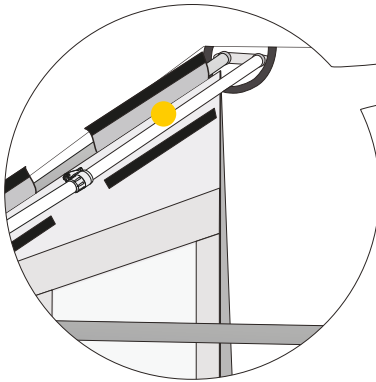

Only Fiamma

i

Fiamma