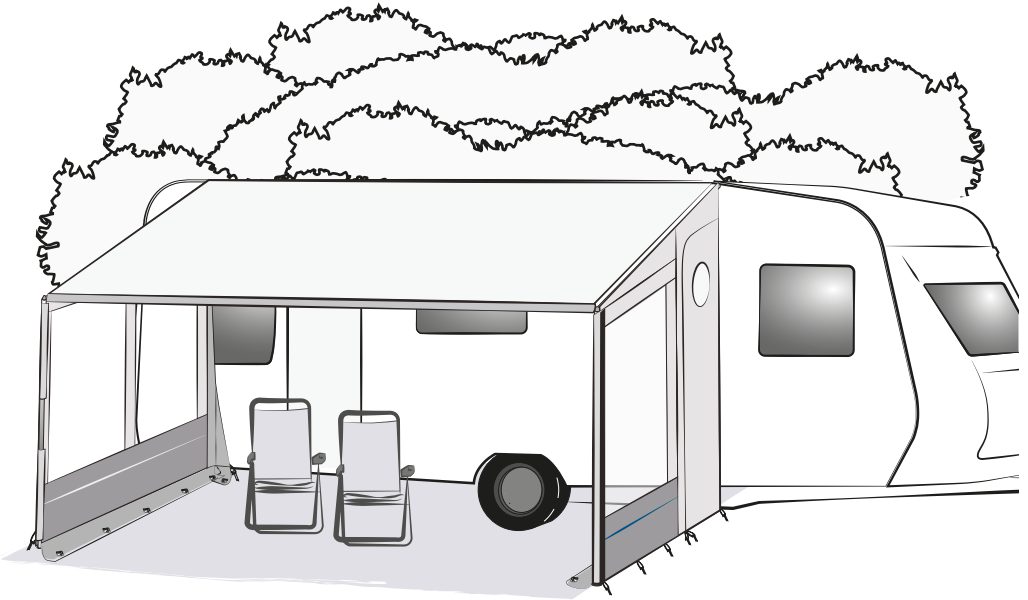

Canopy Side Uni

R4500 V3 2014

EXPERIENCE THE SPIRIT

i

12 x

4 x

12 x

2 x

2 x

Only Fiamma

i

Fiamma

1

Accessories

Canopy Front

www.isabella.net