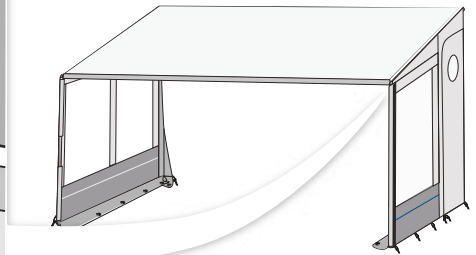

i

12 x

4 x

12 x

2 x

2 x

Only Fiamma

i

Fiamma

1