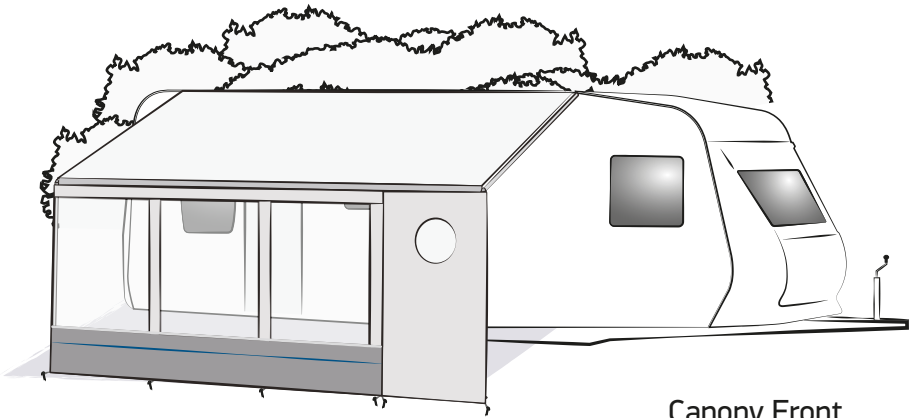

Canopy Side Uni

R4500 V3 2014

EXPERIENCE THE SPIRIT

i

12 x

4 x

12 x

2 x

2 x

Only Fiamma

i

Fiamma

1

Accessories

Canopy Front

www.isabella.net