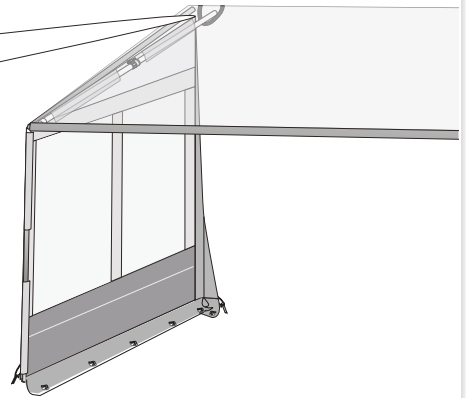

Canopy Side Uni

R4500 V3 2014

EXPERIENCE THE SPIRIT

i

12 x

4 x

12 x

2 x

2 x

Only Fiamma

i

Fiamma

1

Accessories

Canopy Front

www.isabella.net