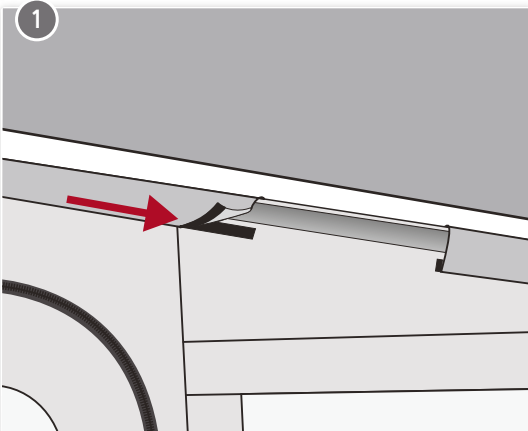

i

12 x

4 x

12 x

2 x

2 x

Only Fiamma

i

Fiamma

1