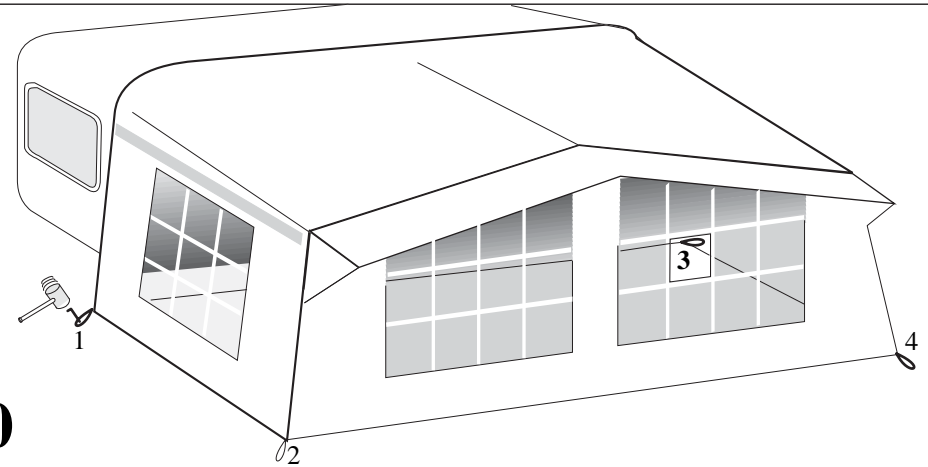

5

6

All Olympia & Ambassador & others from G18

7

8

9

NOTE:
All G18 & G20-22

10