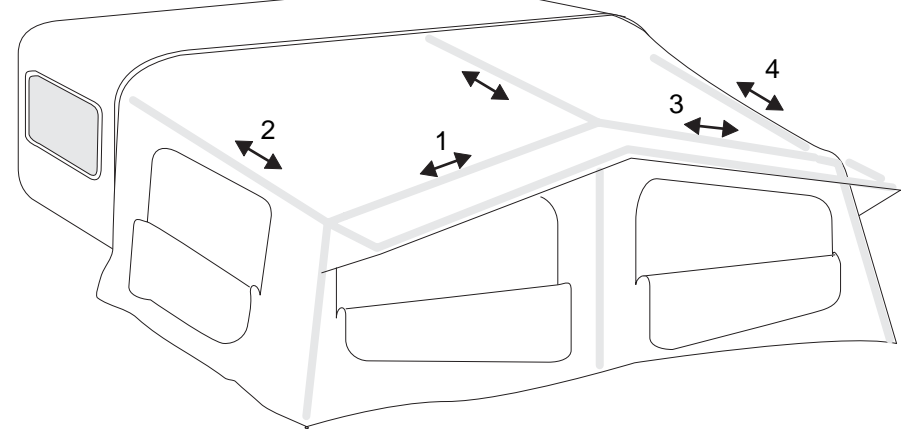

5

6

All Olympia & Ambassador & others from G18

7

8

9

NOTE:
All G18 & G20-22

10