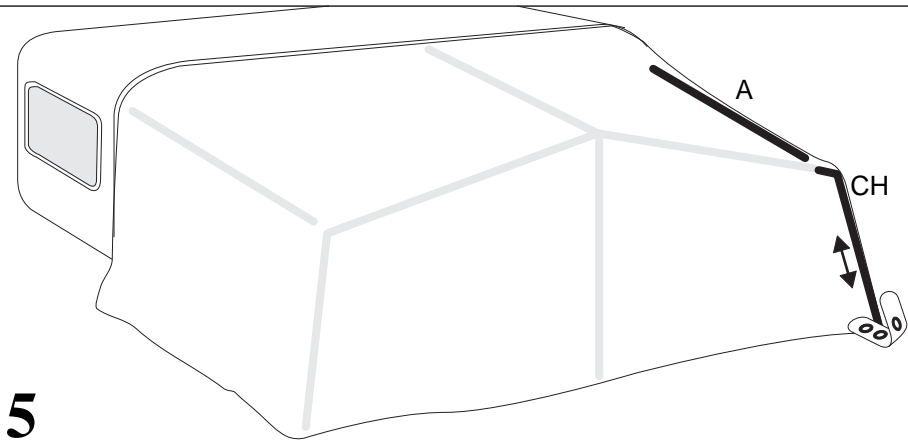

5

6

All Olympia & Ambassador & others from G18

7

8

9

NOTE:
All G18 & G20-22

10