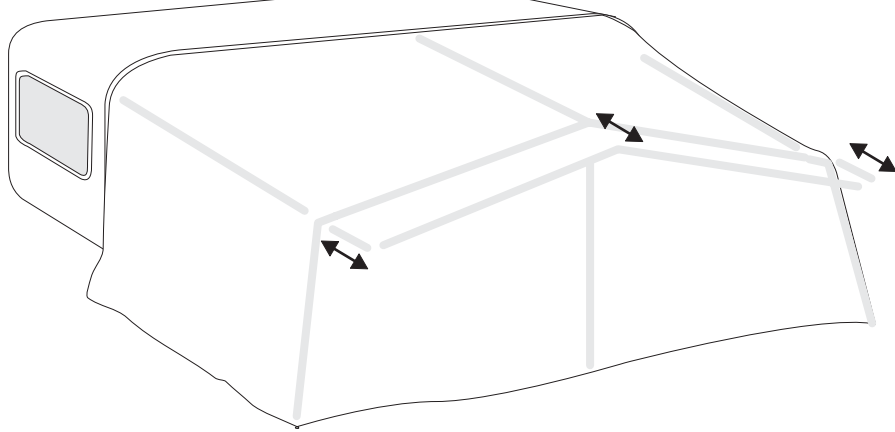

5

6

All Olympia & Ambassador & others from G18

7

8

9

NOTE:
All G18 & G20-22

10