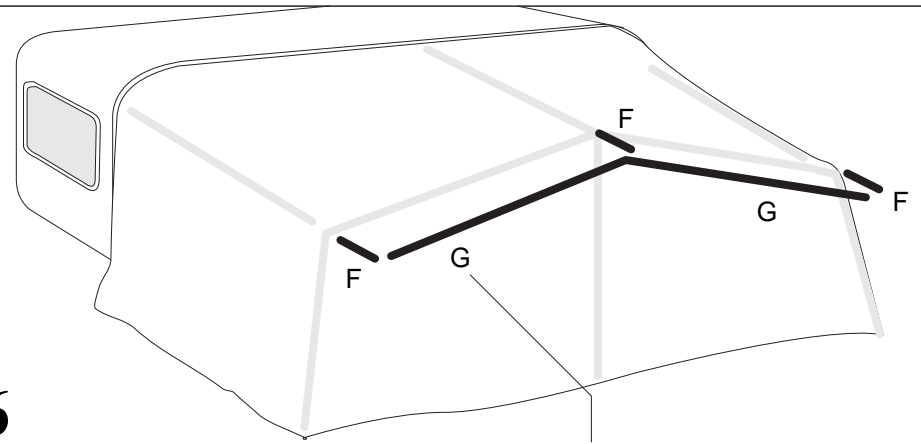

6

All Olympia & Ambassador & others from G18