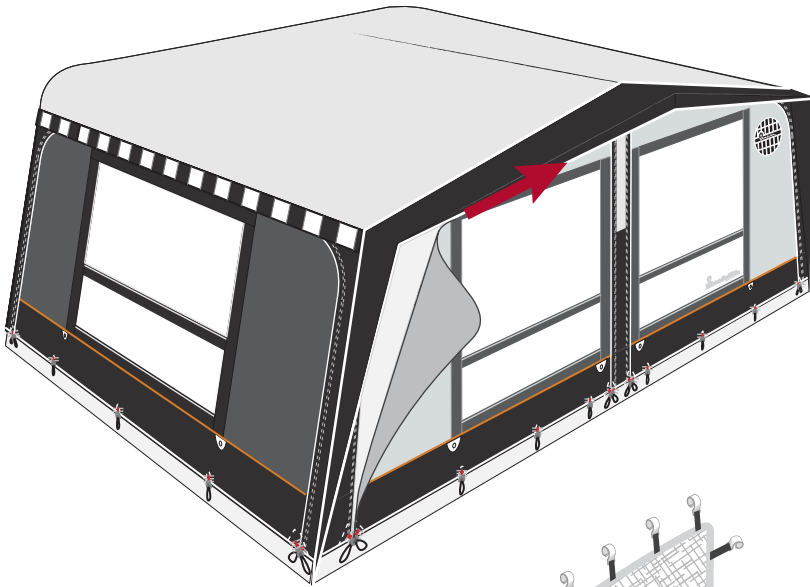

Front Net - Standard

R4474 V1 2014

EXPERIENCE THE SPIRIT

1

2

3