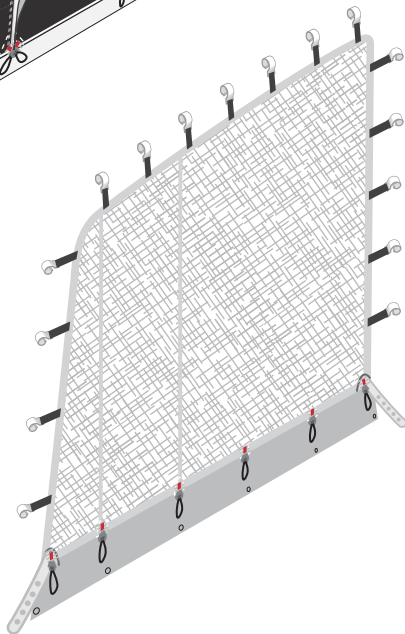

Front Net - Standard

R4474 V1 2014

EXPERIENCE THE SPIRIT

1

2

3