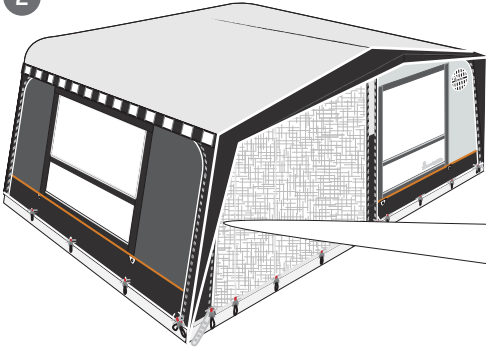

Front Net - Standard

R4474 V1 2014

EXPERIENCE THE SPIRIT

1

2

3