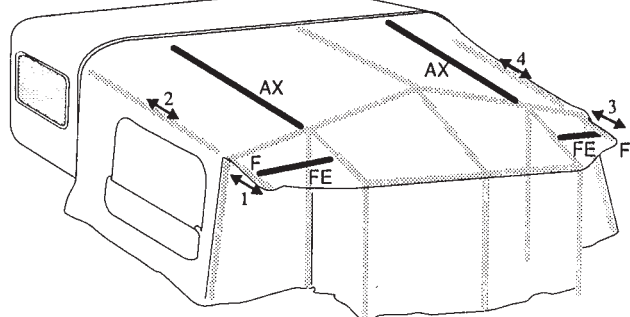

8

9

10

G 14-16 & 18

G 14-16 135 cm
G 18 185 cm

CONTRAST

Steel frame made in Denmark by campeon production DK 8722

8:37:08 31/05/1989